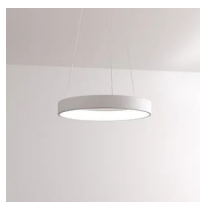

Colour variant code

40001/2700/BI

White