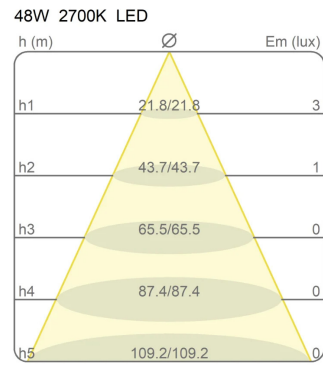

Photometric curves

Colour variant code

White

Black

Pearl Gold

40001/2700/BM

Bronze
Textured

40001/2700/OV

Vintage
Brass