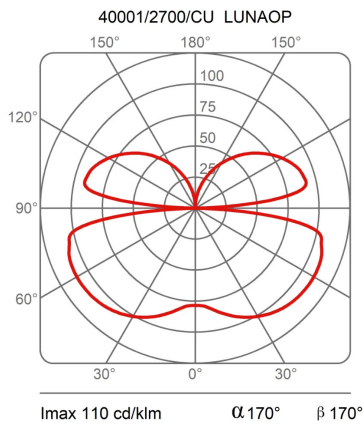

Photometric curves

Colour variant code

White

Black

Pearl Gold

40001/2700/BM

Bronze
Textured

40001/2700/OV

Vintage
Brass