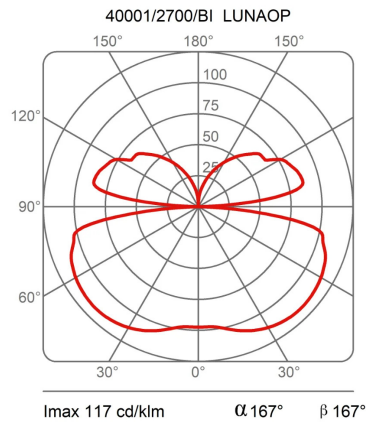

Photometric curves

Colour variant code

White

Black

Pearl Gold

40001/2700/BM

Bronze
Textured

40001/2700/OV

Vintage
Brass