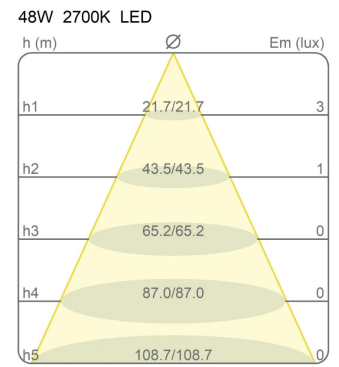

Light Module Ø 50 Cm Lunaop

2700K

Emiliana Martinelli

colors

Typology Pendant
Utilisation Indoor

24V 45.2 W 4144 lm

diffuse light

Hanging lamp, diameter 50cm, diffused light, coated aluminum structure in various finishes.
White frost methacrylate diffuser.

Canopy to be ordered separately available in accessories.

Award

Family	Light module Ø 50 cm Lunaop
Typology	Pendant
Utilisation	Indoor

Dimensions

Height	6,5 cm
Diameter	50 cm
Power supply cable length	400 cm
Weight	1,3 Kg

Materials

Structure	aluminium	Diffuser	methacrylate 040
-----------	-----------	----------	------------------

Voltage	24V	Watt	45,2 W
Power unit	Excluded	Lumen	4144 lm
Mounting Power Supply	External	CRI	>80
		CCT	2700 K
		Energy class	F

Certifications

Photometric curves

Colour variant code

40001/2700/BI

White

40001/2700/NE

Black

40001/2700/AU