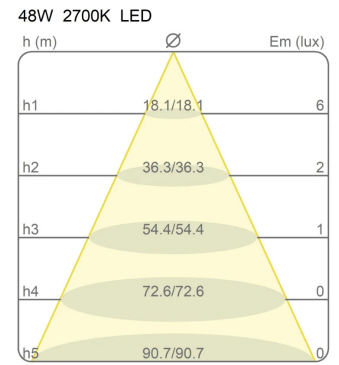

Photometric curves

Colour variant code

White

Black

Pearl Gold

40001/2700/BM

Bronze
Textured

40001/2700/OV

Vintage
Brass