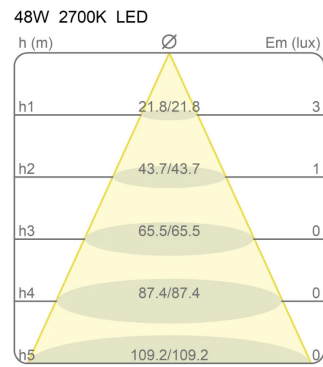

Photometric curves

Colour variant code

White

Black

Pearl Gold

40001/2700/BM

Bronze
Textured

40001/2700/OV

Vintage
Brass