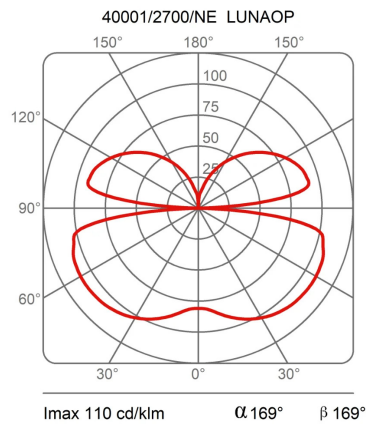

Photometric curves

Colour variant code

White

Black

Pearl Gold

40001/2700/BM

Bronze
Textured

40001/2700/OV

Vintage
Brass