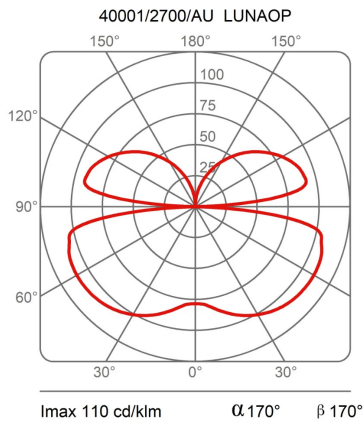

Photometric curves

Colour variant code

White

Black

Pearl Gold

40001/2700/BM

Bronze
Textured

40001/2700/OV

Vintage
Brass