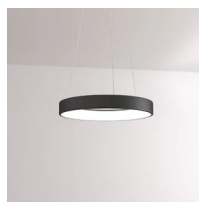

40001/2700/NE

Black